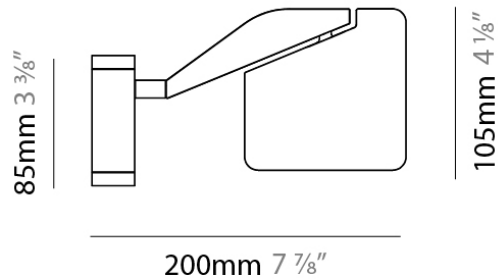

JACKIE SURFACE

D83410-TIM

PROJECT	_____
TYPE	_____
NOTES	_____
QUANTITY	_____
DATE	_____

GENERAL

Series: Jackie
Brand: Panzeri
Division: Design
Mounting Type: Surface
Mounting Location: Wall
Subcategory: Task

PHYSICAL

Shape: Abstract
Length (mm): 105
Length (in): 4 1/8
Width (mm): 105
Width (in): 4 1/8
Height (mm): 105
Height (in): 4 1/8
Extension (mm): 200
Extension (in): 7 7/8
Light Distribution: Adjustable / Direct
Weight (kg): 0.525
Weight (lbs): 1.157
Diffuser: Acrylic - satin finish
Fixture Material: Aluminum Die Cast

ELECTRICAL

Lamp Type: LED
Input Wattage (W): 10
Total Output Wattage (W): 8
Dimming: 5-Step Touch Dimming
Driver Included: Yes
Driver Location: Integrated
Driver Type: Constant Current 120Vac
Driver Class: Class 2
Input Voltage (V): 120
Output Voltage (V): 24

LED

Number of LEDs: 1
Color Temperature (°K): 3000
Max. Delivered Lumen (lm): 526
Nominal Lumen (lm): 600
CRI: >90 CRI
Efficiency (%): 87.667
Efficacy (lm/w): 52.6
Lamp Life (hrs): 50000

OPTICAL

Optic°: Diffused

RATINGS AND CERTIFICATIONS

Certified By: CSA Certified to UL and CSA Standards
IP rating: IP40