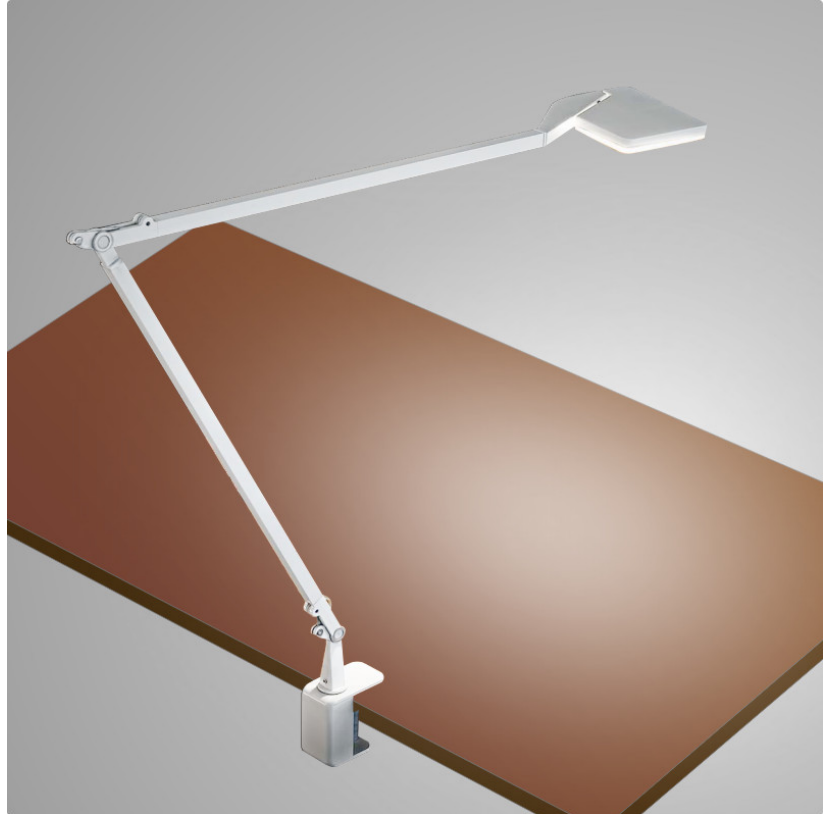

PROJECT	
TYPE	
NOTES	
QUANTITY	
DATE	

JACKIE - WITH CLAMP PORTABLE

D84355-WHI

GENERAL

Series: Jackie
Subseries: Jackie - with Clamp
Brand: Panzeri
Division: Design
Mounting Type: Portable
Mounting Location: Table
Subcategory: Task

PHYSICAL

Shape: Abstract
Length (mm): 590
Length (in): 23 1/4
Height (mm): 530
Height (in): 20 7/8
Light Distribution: Adjustable / Direct
Weight (kg): 0.825
Weight (lbs): 1.82
Fixture Material: Aluminum Die Cast

ELECTRICAL

Lamp Type: LED
Input Wattage (W): 10
Dimming: 5-Step Touch Dimming
Driver Location: Inline Transformer Plug
Input Voltage (V): 120
Output Voltage (V): 24

LED

Color Temperature (°K): 3000
Max. Delivered Lumen (lm): 526
Nominal Lumen (lm): 600
CRI: >90 CRI
Lamp Life (hrs): 50000

OPTICAL

RATINGS AND CERTIFICATIONS

Certified By: CSA Certified to UL and CSA Standards
IP rating: IP40

10.5cm
(4 1/8")

59cm (23 1/4")