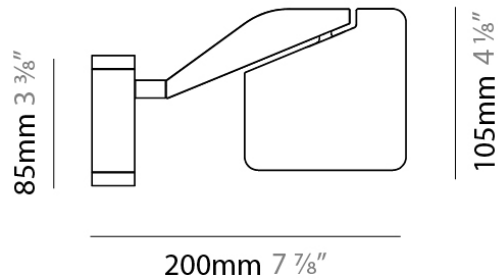

JACKIE SURFACE

D83410-BLK

PROJECT

TYPE

NOTES

QUANTITY

DATE

GENERAL

Series: Jackie

Brand: Panzeri

Division: Design

Mounting Type: Surface

Mounting Location: Wall

Subcategory: Task

PHYSICAL

Shape: Abstract

Length (mm): 105

Length (in): 4 1/8"

Width (mm): 105

Width (in): 4 1/8"

Height (mm): 105

Height (in): 4 1/8"

Extension (mm): 200

Extension (in): 7 7/8"

Light Distribution: Adjustable / Direct

Weight (kg): 0.525

Weight (lbs): 1.157

Diffuser: Acrylic - satin finish

Fixture Material: Aluminum Die Cast

ELECTRICAL

Input Wattage Range: 10 - 19 W

Lamp Type: LED

Input Wattage (W): 10

Total Output Wattage (W): 8

Dimming: 5-Step Touch Dimming

Driver Included: Yes

Driver Location: Integrated

Driver Type: Constant Current - 120Vac

Driver Class: Class 2

Input Voltage (V): 120

Output Voltage (V): 24

LED

Number of LEDs: 1

Color Temperature (°K): 3000

Max. Delivered Lumen (lm): 526

Nominal Lumen (lm): 600

CRI: >90 CRI

Efficiency (%): 87.667

Efficacy (lm/w): 52.6

Lamp Life (hrs): 50000

OPTICAL

Optic°: Diffused

RATINGS AND CERTIFICATIONS

Certified By: CSA Certified to UL and CSA Standards

IP rating: IP40