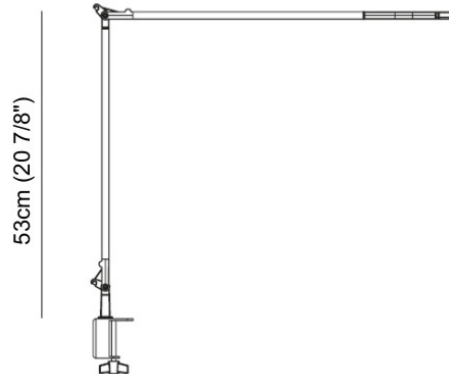

Length (mm): 105

Length (in): 4 1/8"

Width (mm): 105

Width (in): 4 1/8"

Height (mm): 105

Height (in): 4 1/8"

Extension (mm): 200

Extension (in): 7 7/8"

Light Distribution: Adjustable / Direct

Weight (kg): 0.525

Weight (lbs): 1.157

Diffuser: Acrylic - satin finish

Fixture Material: Aluminum Die Cast

ELECTRICAL

Input Wattage Range: 10 - 19 W

Lamp Type: LED

PHYSICAL

Shape: Abstract
 Length (mm): 590
 Length (in): 23 1/4
 Height (mm): 530
 Height (in): 20 7/8
 Light Distribution: Adjustable / Direct
 Weight (kg): 0.825
 Weight (lbs): 1.82
 Fixture Material: Aluminum Die Cast

OPTICAL

RATINGS AND CERTIFICATIONS

Certified By: CSA Certified to UL and CSA Standards
 IP rating: IP40

10.5cm
(4 1/8")

59cm (23 1/4")

53cm (20 7/8")

5cm (1 15/16")

LEGEND